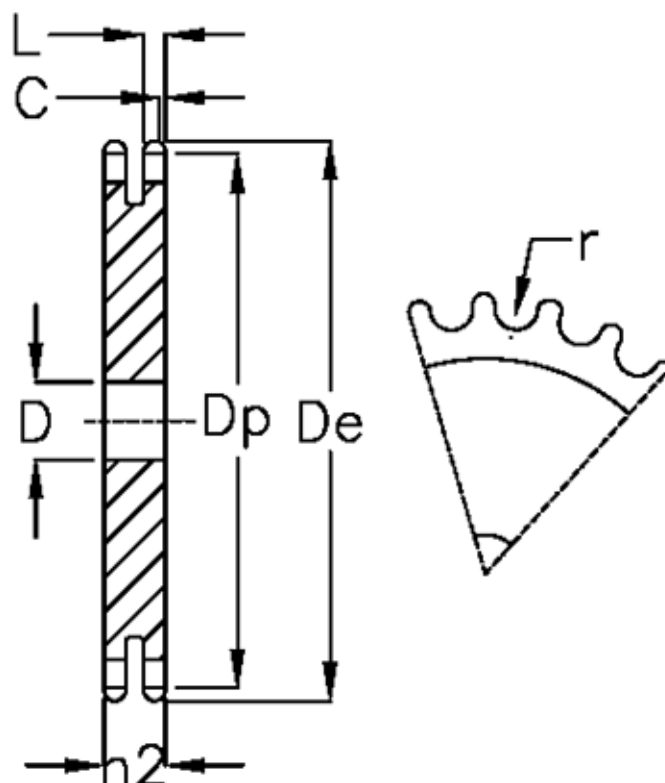

Article number: 616022012014

Description: Plate wheel 32 B-2 Z=14 duplex

## Measures

C	= 6
D	= 30
De	= 248.8
Dp	= 228.29
For chain size	= 2 x 1 1/4
For chain type	= 32 B-2
h2	= 87.4
L	= 28.8

Number of teeth	= 14
r	= 29.21